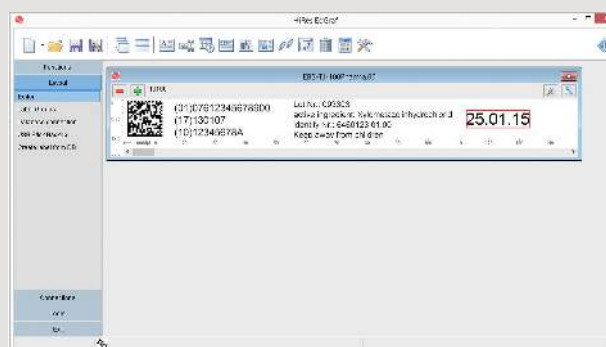

Editor

Printing examples

LOT: 15279
CIP: 345678876925448

EBS Ink Jet Systeme GmbH
Alte Ziegelei 19-25
51588 Nümbrecht
www.ebs-inkjet.de